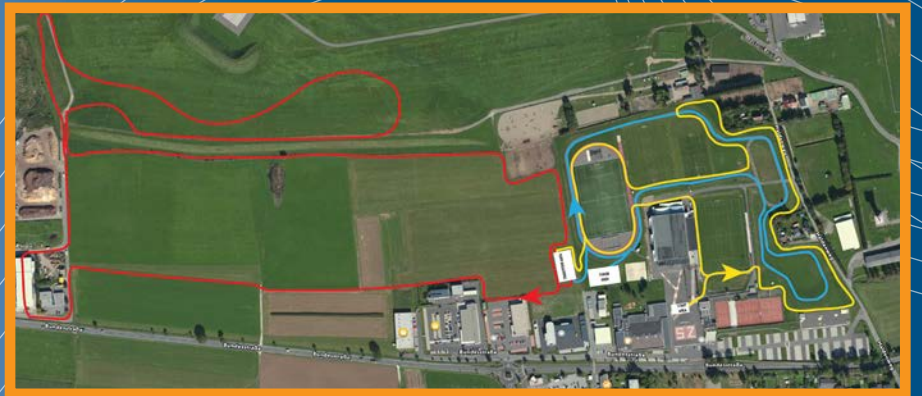

USD 8.000,-

Courses

U23/Elite/Age Group

Run: 7,2 km (3 laps)

MTB: 12 km (4 laps)

Cross-Country: 9,6 km (6 laps)

Run Course = yellow 2,4 km

MTB Course = red 3,0 km

Ski Course = blue 1,6 km

Juniors/Paratriathlon

Run: 3,6 km (2 laps)

MTB: 6 km (2 laps)

Ski: 4,8 km (3 laps)

Run Course = yellow 2,4 km

MTB Course = red 3,0 km

Ski Course = blue 1,6 km

Mixed-Relay

Run: 0,8 km (1 lap)

MTB: 3 km (1 lap)

Ski: 1,6 km (1 lap)

Run Course = yellow 0,8 km

MTB Course = red 3,0 km

Ski Course = blue 1,6 km

Athlete Briefing